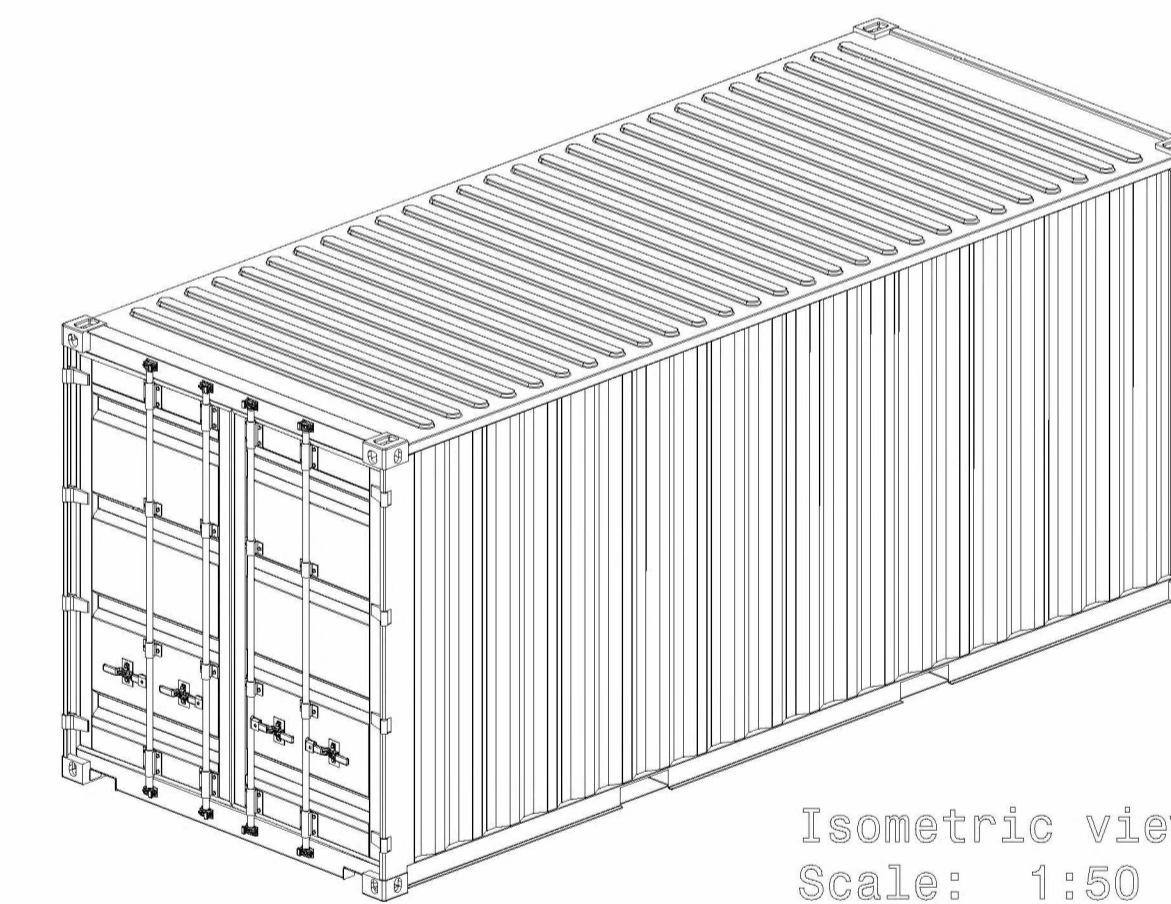

side view

front view

Top view

Isometric view
Scale: 1:50

No	Description	Date	By	Check	Appd
Client : Alta Carbon Technologies					
Project : ACT I					
Client ref. : 0015					
Our ref. : 0015					
This document is confidential. It is not allowed to reproduce, copy or redistribute the whole or part of this document without written consent of Alta.					
Filename : Layout 20 ft Container					
Scale : 1:16 Am. proj. 					
Title : Layout 10 ft Container					
Alta Innovation Support B.V. Verdijkstraat 16 2807 HS Gouda The Netherlands info@altais.nl					
www.altais.nl					
size	drawing no.				
A1					