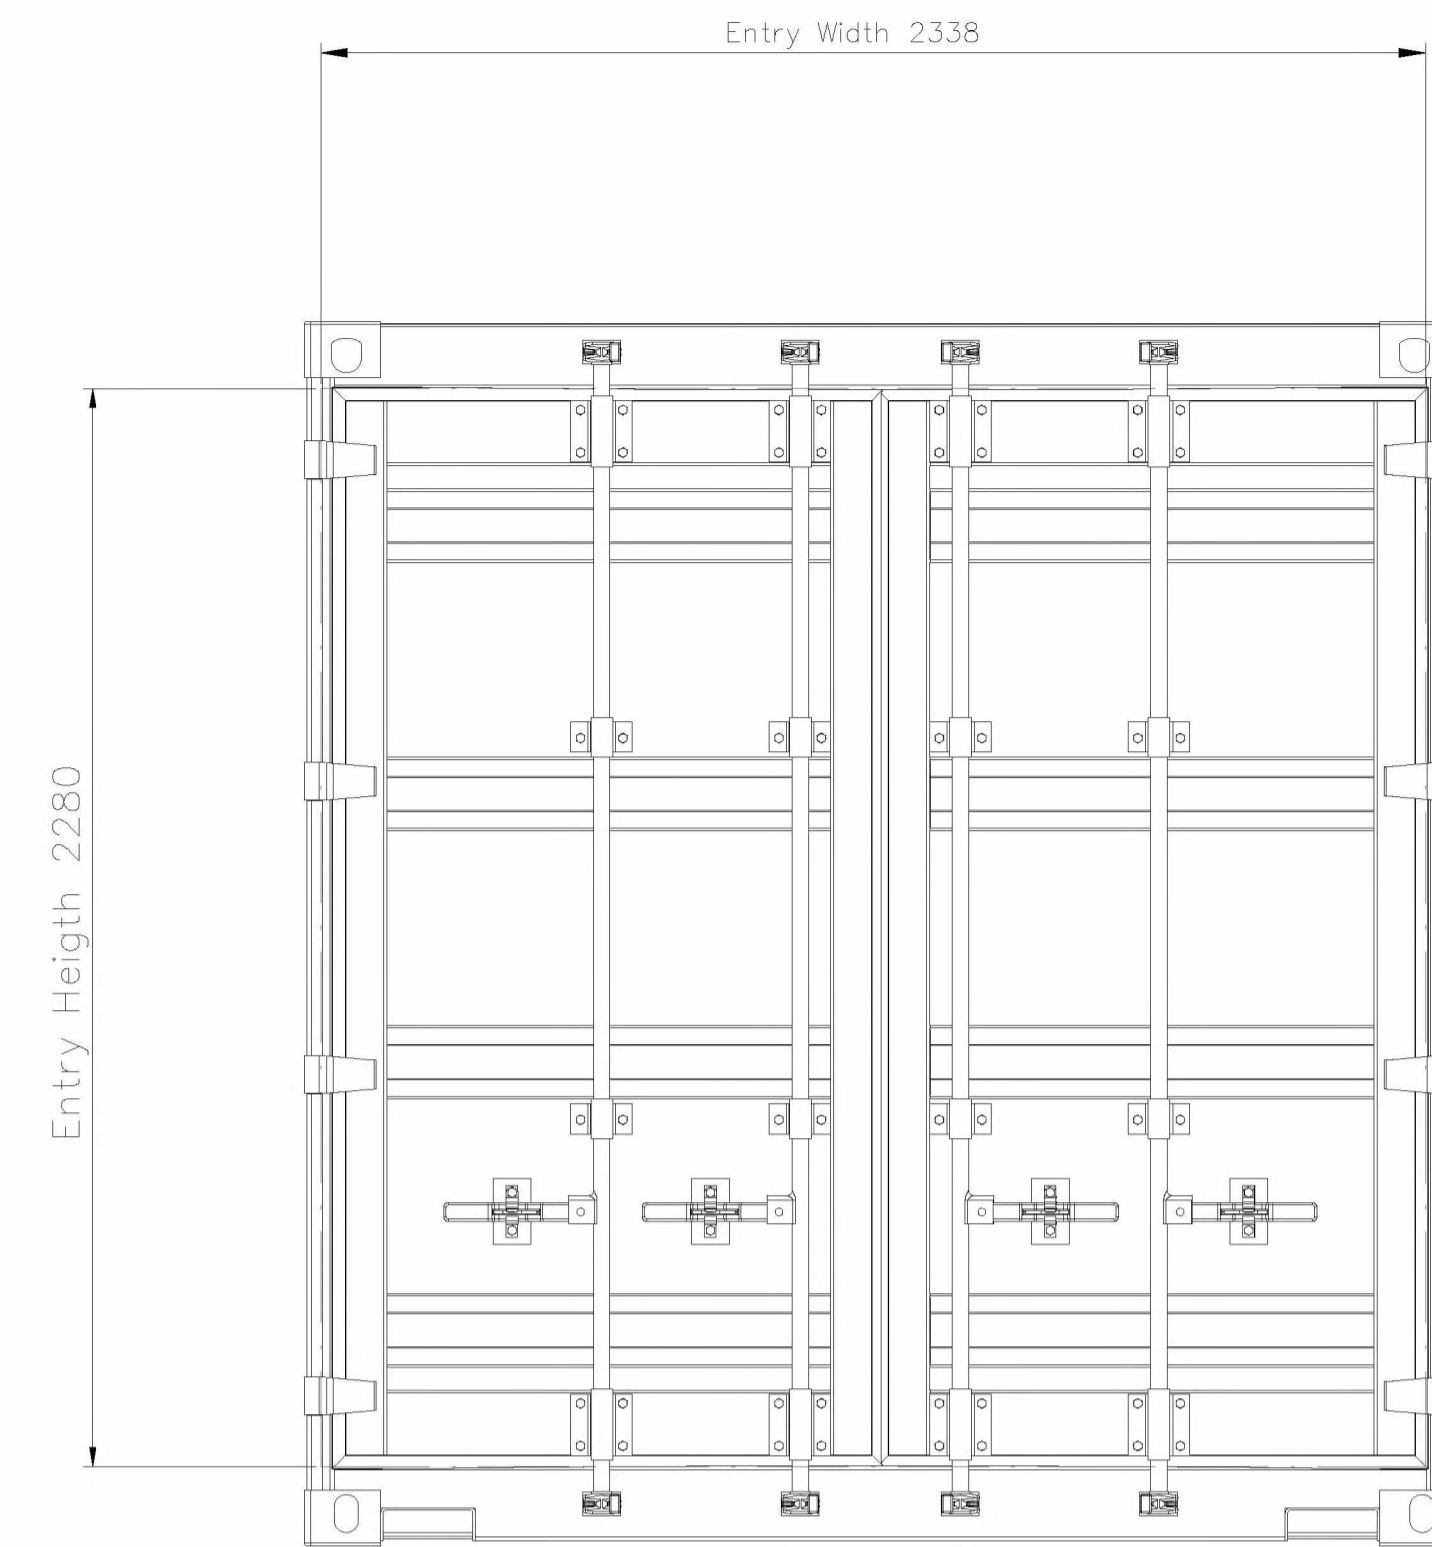

side view

front view

Top view

Isometric view
Scale: 1:50

No	Description	Date	By	Check	Appd
Client : Alta Carbon Technologies					
Project : ACT I					
Client ref. : 0015					
Our ref. : 0015					
This document is confidential. It is not allowed to reproduce, copy or redistribute the whole or part of this document without written consent of Alta.					
Filename : Layout 20 ft Container					
Scale : 1:16 Am. proj. 					
Title : Layout 10 ft Container					
Alta Innovation Support B.V. Verdijkstraat 16 2807 HS Gouda The Netherlands info@altais.nl					
www.altais.nl					
size	drawing no.				
A1					