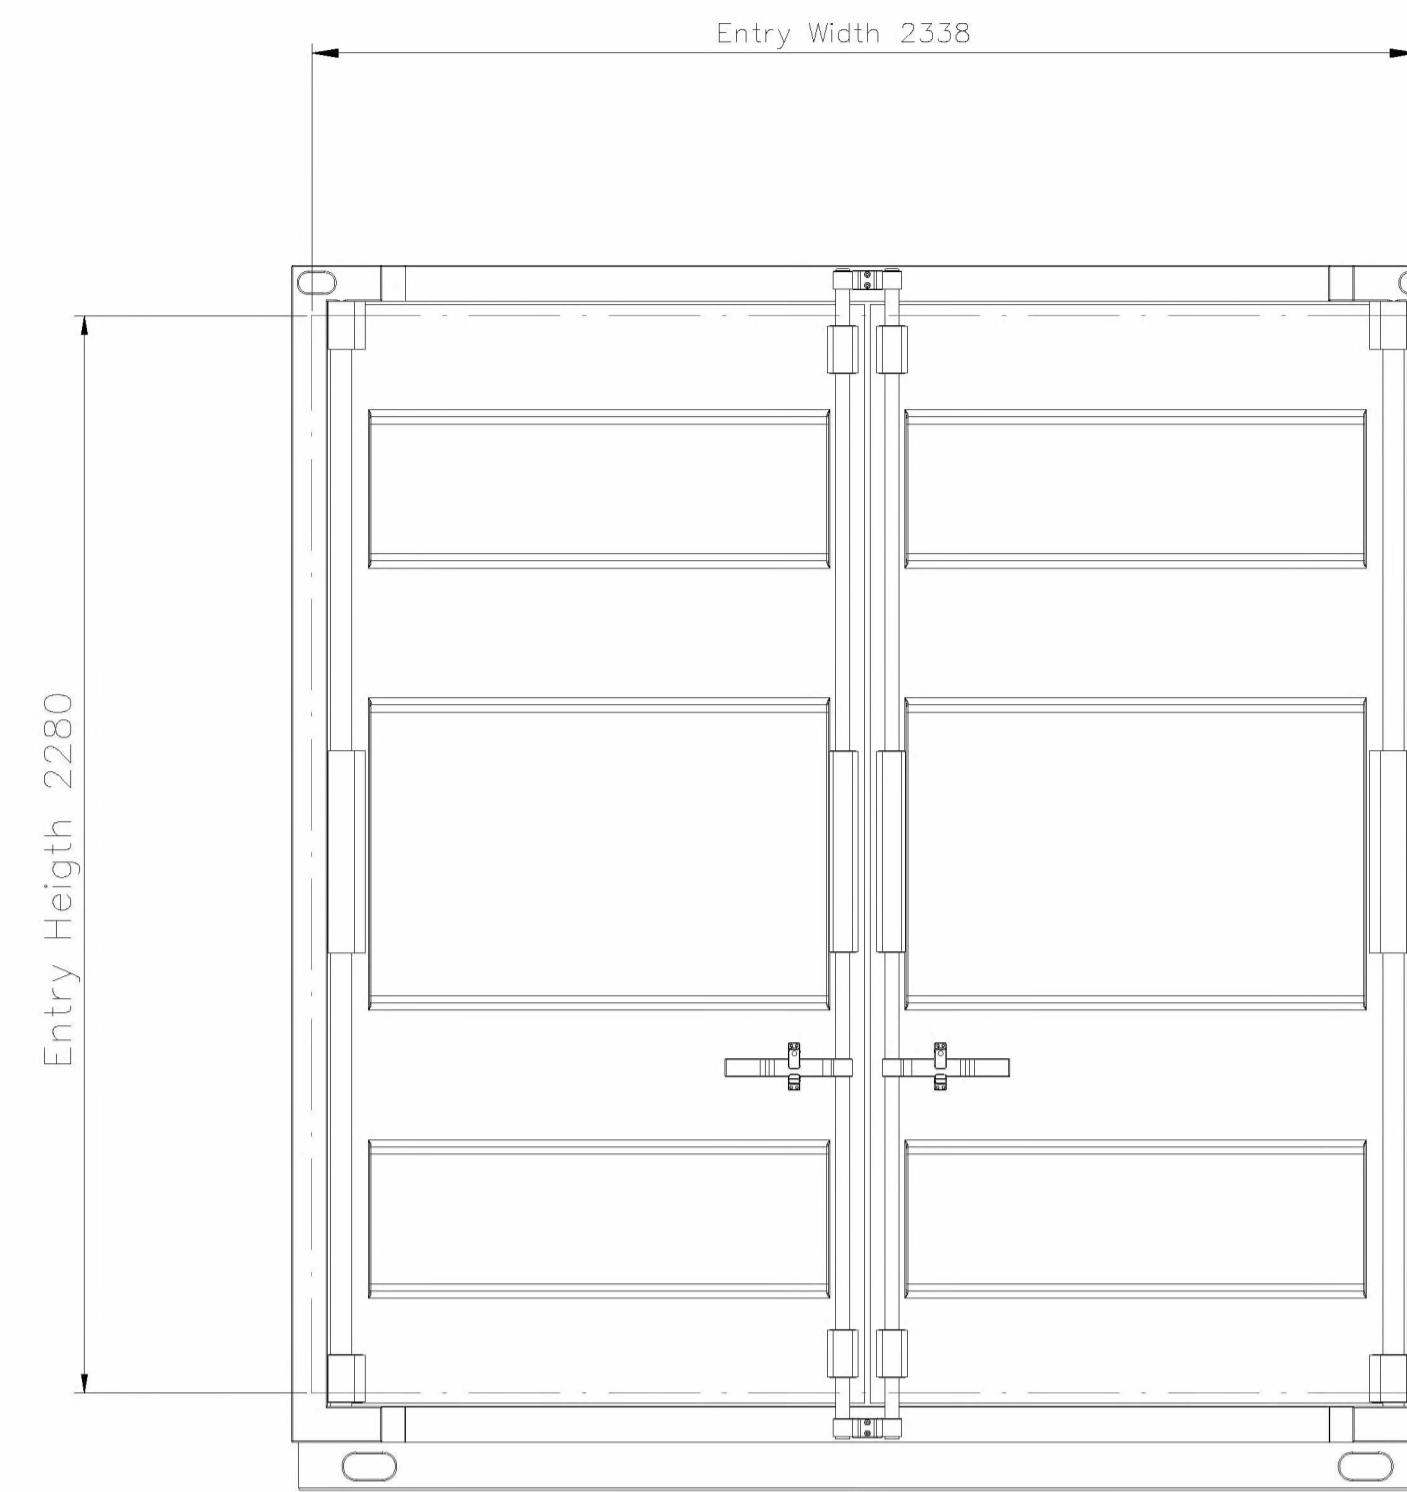

side view

front view

Top view

Isometric view
Scale: 1:50

No	Description	Date	By	Check	App
Client : Alta Carbon Technologies					
Project : ACT I					
Client ref. : 0015					
Our ref. : 0015					
This document is confidential. It is not allowed to reproduce, copy or redistribute the whole or part of this document without written consent of Alta.					
Filename : Layout 10 ft Container					
Scale : 1:16 					
Title : Layout 10 ft Container					
Alta Innovation Support B.V. Verdijkstraat 16 2807 HS Gouda The Netherlands info@altais.nl www.altais.nl					
size A1		drawing no.			